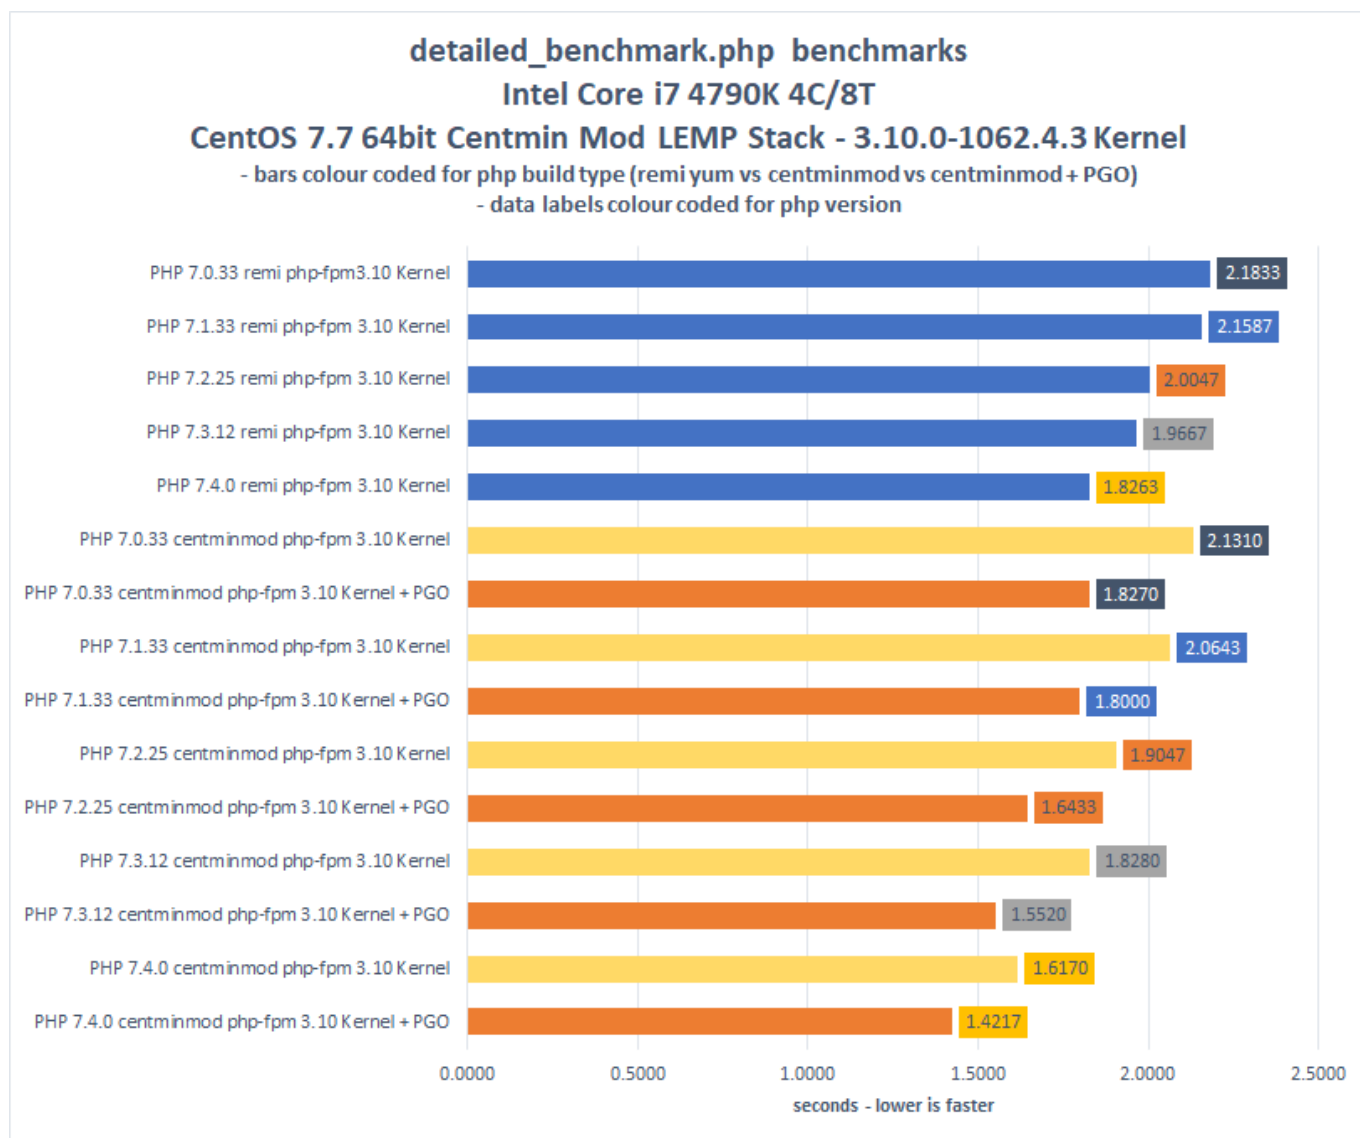

You can find detailed PHP benchmarks and tests [here](#).

SEO improvements

We are constantly working on SEO improvements to ensure our content gets to the right audience. For this release, we made these SEO improvements:

- Firstly, we configured a mechanism that enables us to check the quality of our content in terms of SEO. This mechanism notifies us about what we can do to improve our